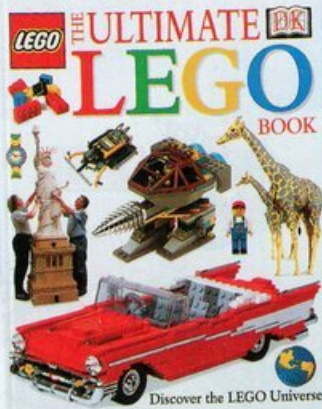

G. A must have for every true LEGO Maniac!

Packed with interesting facts about LEGO toys and the LEGO company -- the book begins with a detailed visual timeline that tells the remarkable history of the company and the making of LEGO toys. The rest of the book is dedicated to the Master Model Builders and the amazing models they build and display around the world. 125 page hard cover edition.
#B500 The Ultimate LEGO Book $19.99